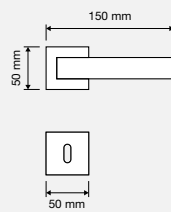

ONLY MADE IN ITALY

CR cromo lucido  
*polished chrome*

CS cromo satinato  
*satin chrome*

VE nero opaco  
*matt black*

STREAM ZINCRAL | MODELLI / MODELS

COD. 484 RB 024

COD. 484 RB 090

COD. 484 DK