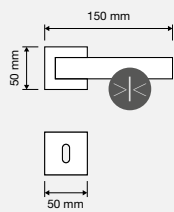

ONLY MADE IN ITALY

CR cromo lucido  
*polished chrome*

CS cromo satinato  
*satin chrome*

VE nero opaco  
*matt black*

STREAM ZINCRAL | MODELLI / MODELS

COD. 484 RB 024

COD. 484 RB 090

COD. 484 DK