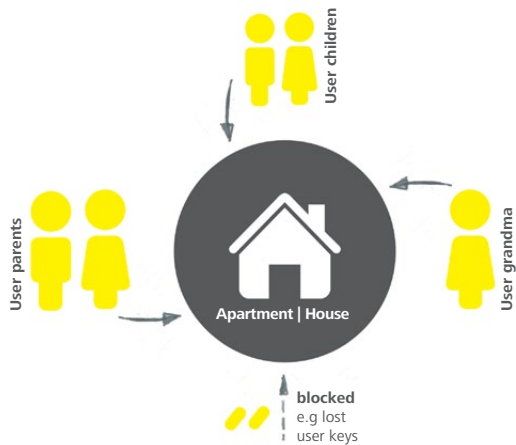

Business

Flexible working hours require flexible solutions. With e-primo, your employees are authorised to open specific doors as required or at specific times and suppliers are only granted access to specific areas of your building. ID cards of former colleagues, partners or suppliers can be deleted easily.