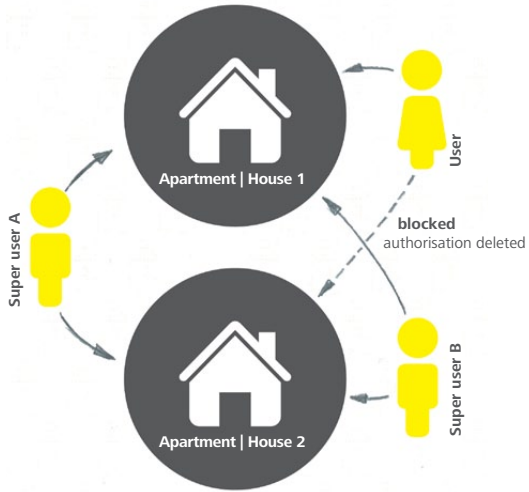

e-primo | As varied as your needs

Singles

Love comes and goes. So now you alone decide who can pay you a visit. This is the advantage of being single and of e-primo. User keys can be assigned quickly up to 249 times and can also be managed easily thanks to the function keys. Particularly useful: A user key can be assigned authorisation for a number of e-primos, thus enabling you to build your own e-primo network with your friends.

Families

Are your little ones constantly losing their keys? Would you like the sweet granny to take it in turns with the neighbour to water the plants, while preventing the not-so-sweet granny from popping round for a visit unannounced? That's no problem with e-primo. As the owner, you can authorize and delete user keys even when they are not around.