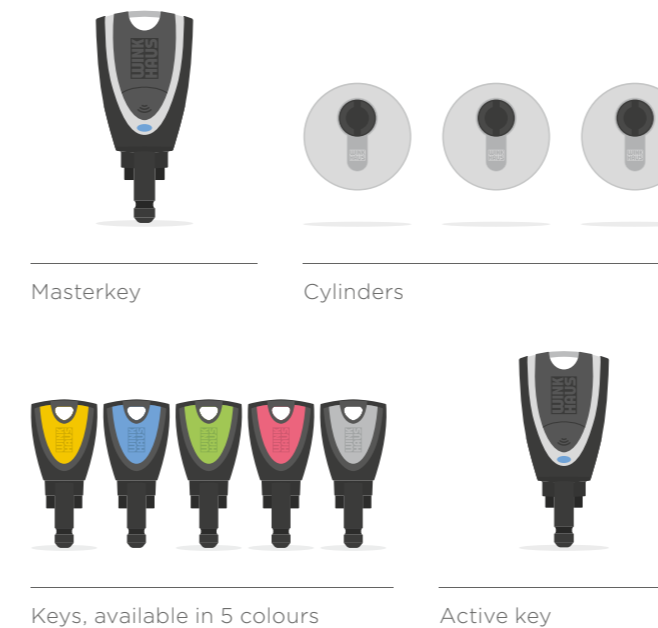

An overview of blueCompact

Start a smarter life and discover the versatility of this unique locking system.

blueCompact offers you:

- + Convenience: manage your system easily using the app
- + Flexibility: lost keys can be blocked at the flick of a switch
- + More control: all locking events can be closely monitored
- + Remote access: locking authorisations can be issued remotely
- + Security: data is only stored on the key
- + Knowledge: every step is explained via video instruction
- + Practicality: easy installation and flexible expansion

blueCompact components: