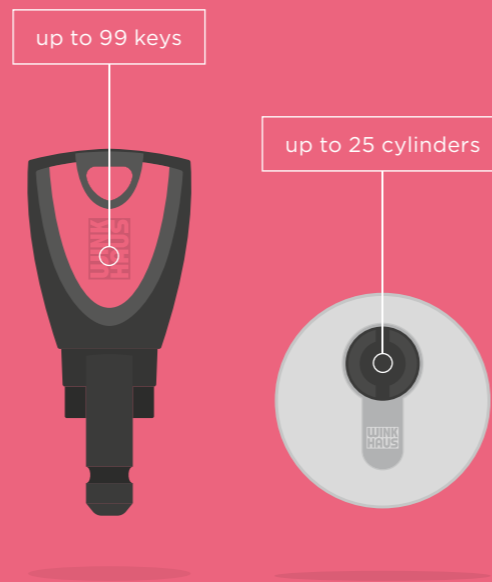

System with a growth guarantee

The locking system will impress you with its technological capabilities and the user-friendly components. In particular, the cylinders are the same shape as conventional locking cylinders, so they can be easily installed without the need to call in a technician.

If you should choose to expand your workplace or build an addition to your home, you can also adapt your locking system to accommodate the new circumstances. blueCompact can be expanded to up to 99 keys and 25 cylinders.