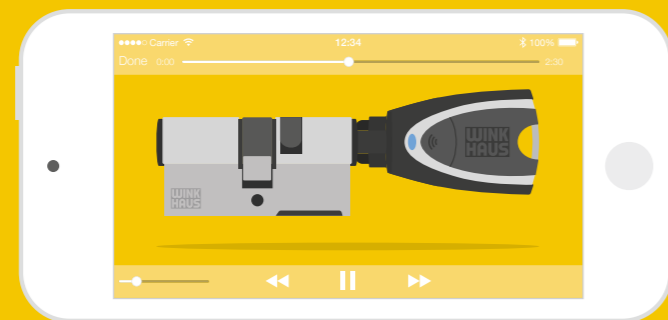

This is all integrated in the app, so the instructions are always available.

System with a growth guarantee

The locking system will impress you with its technological capabilities and the user-friendly components. In particular, the cylinders are the same shape as conventional locking cylinders, so they can be easily installed without the need to call in a technician.