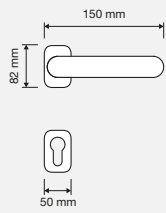

ONLY MADE IN ITALY

PATENTED
DESIGN

New!

AF argento francese
french silver

OF oro francese
french gold

OZ oro zecchino
gold plated

PM patiné
patiné mat

COD. 1406 RB 015