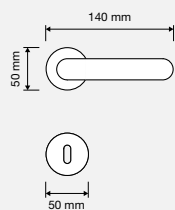

COD. 600 RB 102